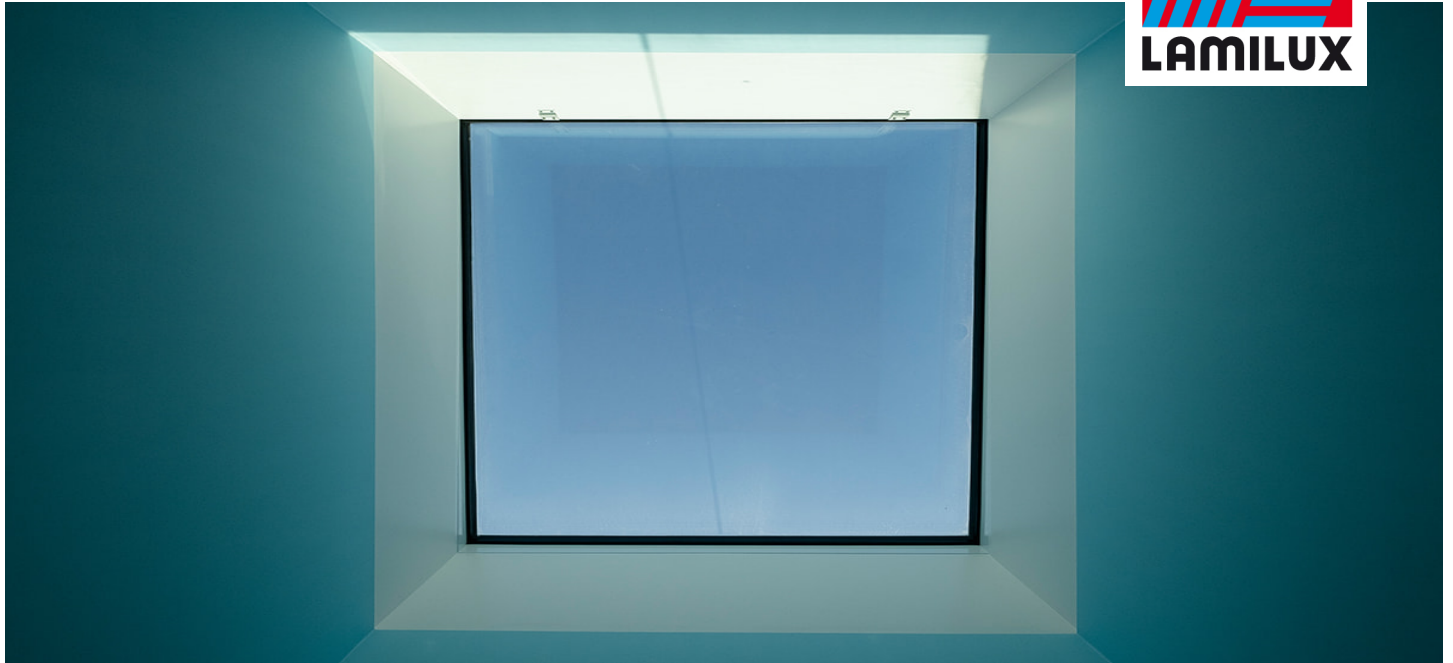

# Reference

LAMILUX Glass Skylight FE

World of Kids, Herzogenaurach (Germany)

## Short Info

|                 |  |
|-----------------|--|
| City / Country: | Herzogenaurach, Germany                                |
| Year:           | 2018   |
| Object type:    | Kindergarten   |
| Solutions:      | LAMILUX Glass Skylight FE  <br>LAMILUX Glass Roof PR60 |

Daylight is considered the most pleasant lighting and generally has a positive effect on people's health and well-being. Therefore, all rooms in a daycare facility should have as much daylight as possible. Thanks to our installed LAMILUX Glass Skylight FE and the LAMILUX Glass Roof PR60, the kindergarten "World of Kids" is flooded with sufficient daylight and provides an absolute feel-good atmosphere for children.