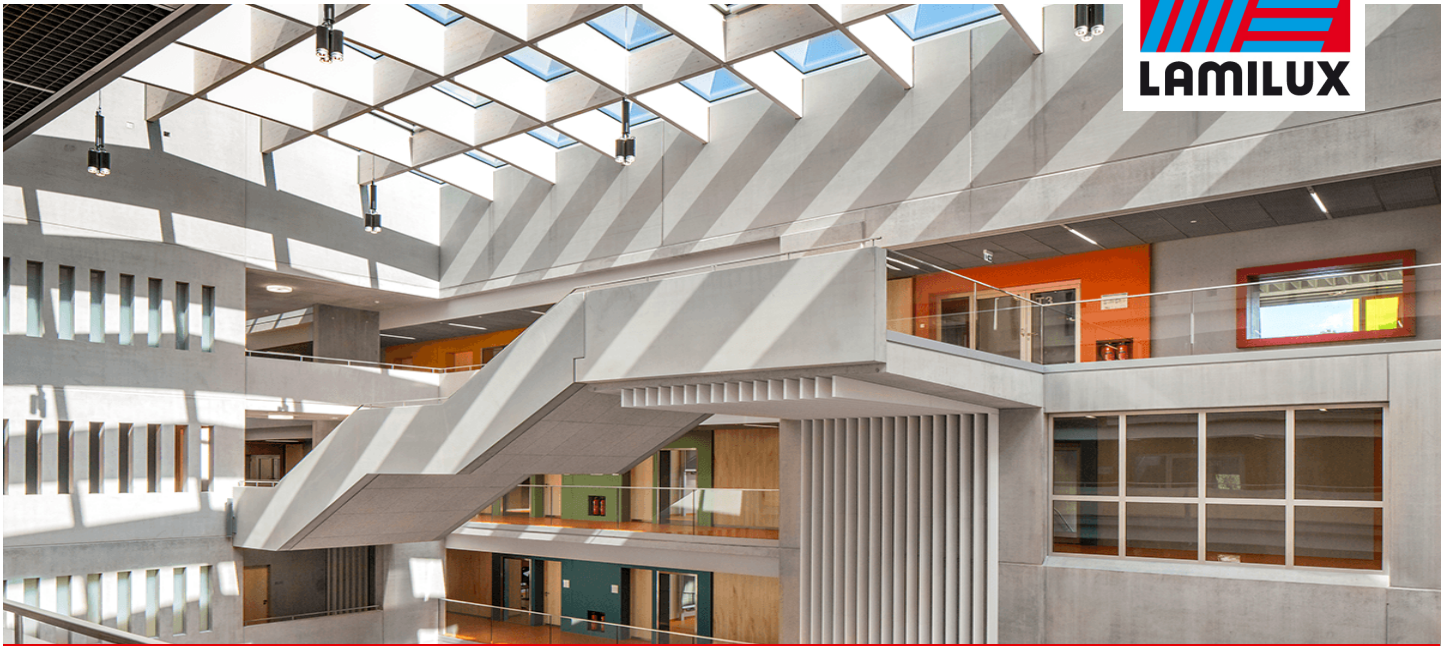

Reference

Willibald-Gluck Secondary School, Neumarkt i.d. OPf.